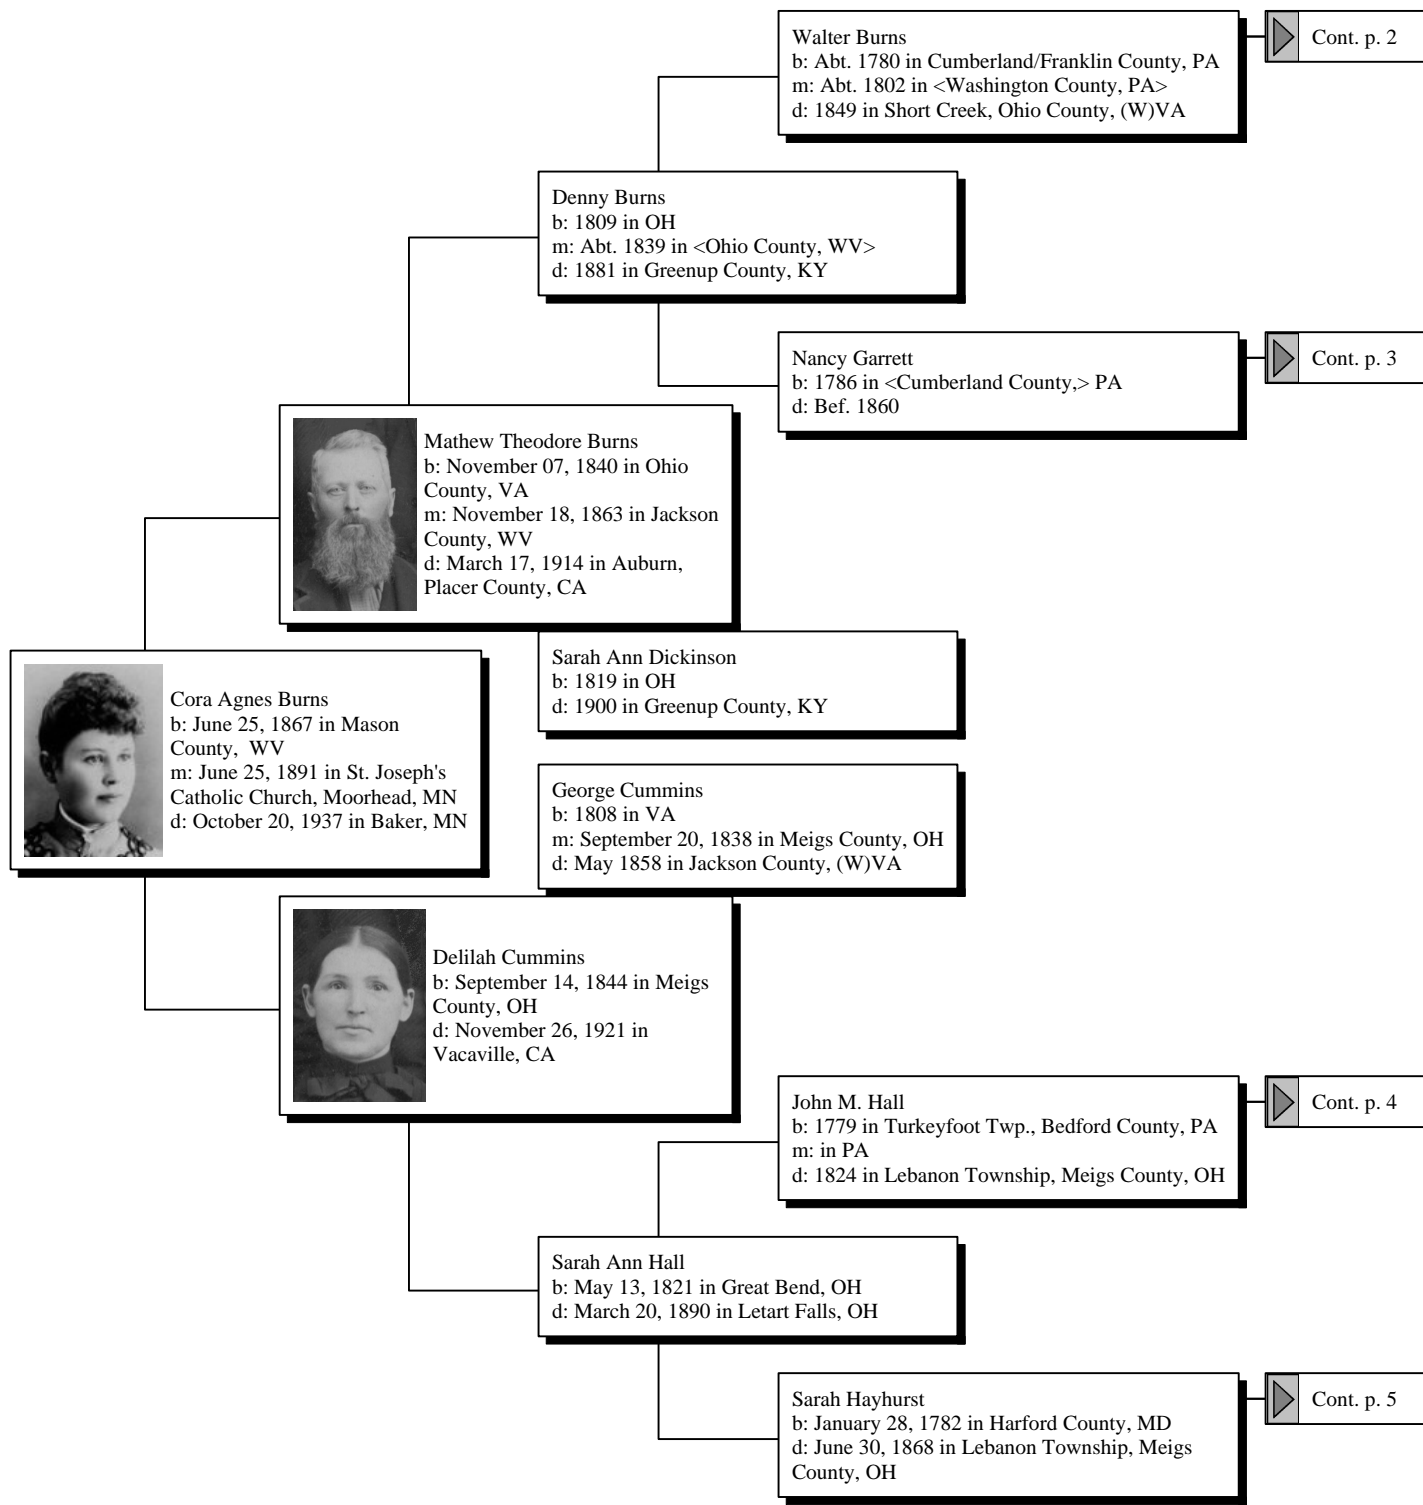

# Ancestors of Cora Agnes Burns (1 of 5)

*Ancestors of Cora Agnes Burns (2 of 5)*

*Ancestors of Cora Agnes Burns (3 of 5)*

Cont. p. 1 

Andrew Garrett  
b: Abt. 1740 in County Down, Ireland  
m: Abt. 1775 in <County Down,> Northern Ireland  
d: 1807 in Hopewell Township, Washington  
County, PA  
Immigration: 1784  
From Ireland to Newton Twp., Cumberland Co.,  
PA

Nancy Garrett  
b: 1786 in <Cumberland County,> PA  
d: Bef. 1860

Mary Beatty  
b: Abt. 1755 in <County Down,> Northern Ireland  
d: Aft. 1807 in <Washington County, PA>

*Ancestors of Cora Agnes Burns (4 of 5)*

Sarah

John M. Hall  
b: 1779 in Turkeyfoot Twp., Bedford County, PA  
m: in PA  
d: 1824 in Lebanon Township, Meigs County, OH

Cont. p. 1

Elizabeth  
b: Abt. 1748  
d: Bet. 1820 - 1830 in Wharton Township, Fayette  
County, PA

*Ancestors of Cora Agnes Burns (5 of 5)*